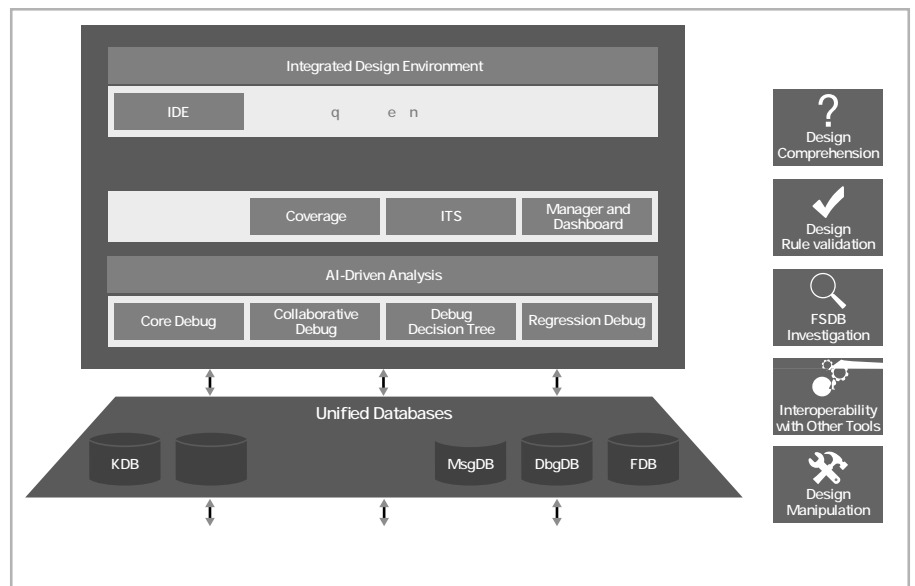

Verdi

Debug and verification management platform

Figure 1: The Synopsys Verdi platform provides AI-driven debug, verification management, and an integrated design environment

Platform for Debug and Verification Management