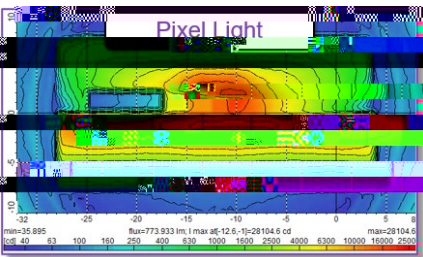

LucidDrive Version 2024.03 New Features

Real-Time Analysis, Adaptability, and Enhanced Pixel Light Testing

Baseline Layer Dimming Matrix Layer

Baseline Layer AFS ()
Dimming Matrix Low Beam

>] P Z š š ^ š } Œ P
Matrix Dimming LucidShape