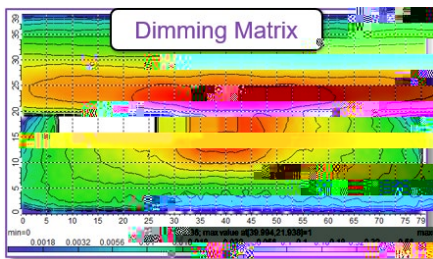

LucidDrive Version 2024.03 New Features

Real-Time Analysis, Adaptability, and Enhanced Pixel Light Testing

Baseline Layer Dimming Matrix Layer

Baseline Layer AFS ()
Dimming Matrix Low Beam

>] P Z š š ^ š } Œ P
Matrix Dimming LucidShape